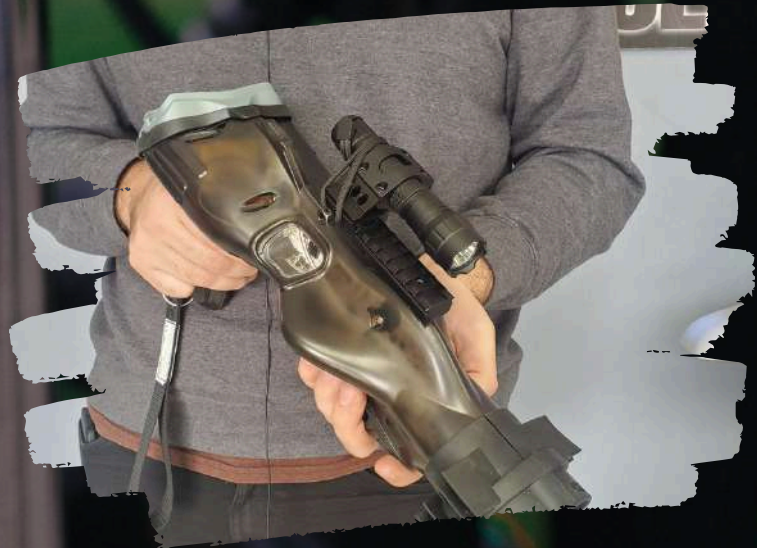

PICATINNY RAIL

Interested in a more tactical look? The CyberBlast Pro Picatinny Rail allows you to attach flashlights, scopes, and other tactical equipment to your phaser for an enhanced look and feel. It also works great with a GoPro! Enhance your birthday packages by giving the birthday child a first person point of view video of their laser tag game.