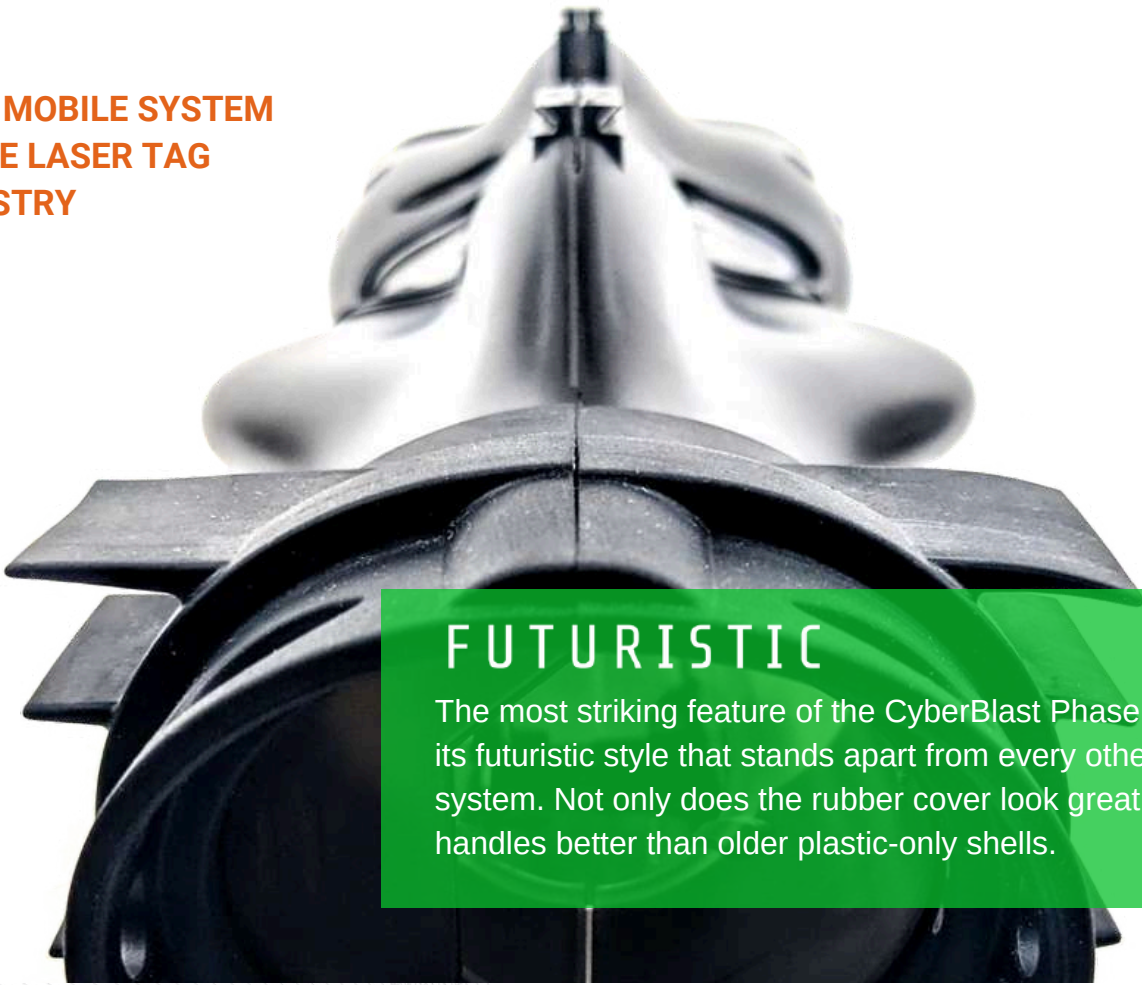

- Computer System
- Software
- Wireless Charging Racks
- Installation & Training
- Operator Resources
- 24/7 Emergency Support
- Unlimited Lifetime Updates
- 30-Month Warranty
- Spare Parts Kit
- 36 Vests
- Touch-Screen LCD
- Selfie Camera
- Dual-Laser
- 3 Bases
- 6 Elements
- 12 Targets
- 2 AI Targets
- 3 Cybergates
- 2 Trivia Tag Stations
- Cyberweb Membership
- 2 Vestless Phasers

WIRELESS CHARGING

SHORTEN TIME SPENT ON STARTUP/SHUT DOWN.

EXTEND BATTERY LIFE

MINIMIZE VEST DOWNTIME

NO FRAGILE CONNECTORS

This exclusive innovation minimizes the time spent on start up and shut down. In 2011 our self charging vest racks were honored with the Brass Ring Best New Product Award. Unlike other systems, the vests charge wirelessly whenever they aren't in use, with no connectors or impact points. The wireless charging system creates a more efficient operation while also extending usable battery life.

In 2011 our self charging vest racks won the IAAPA's Best New Product Award

**BEST MOBILE SYSTEM
IN THE LASER TAG
INDUSTRY**

FUTURISTIC

The most striking feature of the CyberBlast Phaser system is its futuristic style that stands apart from every other laser tag system. Not only does the rubber cover look great, it also handles better than older plastic-only shells.

VESTLESS SYSTEM

We offer Mix & Match Packages

The CyberBlast vestless phaser only system is our lightest weight laser tag system at only two pounds per phaser. A ten player system can be contained in a single carrying case complete with a touchscreen laptop computer. The system is most often used for portable laser tag events and temporary installations.