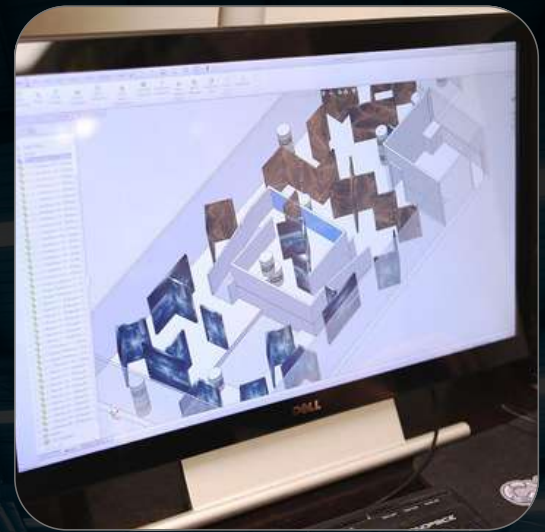

SPACE CONSIDERATION SITE SELECTION

Attraction Requirements 2,000-5,000 SF

Laser tag arenas as small as 1,000 square feet can be accommodated with the CyberBlast Phaser system, but returns will not be on par with a full-size attraction.

Multi-level Laser Tag

Multi-level arenas perform better than single-level centers, especially in highly competitive areas. Adding a walk-under ASA (area of sports activity) should be the goal if it is feasible for your building, local market, and government regulations. A walk-under area requires a minimum ceiling height of 16', preferably 18'.

Square Footage - Arena, Briefing/Vesting

20 Player Suggested Sizing 2,500 - 3,000 total sqft

Briefing/Vesting Room - 12-15 sqft per player

Arena - 110-150 sqft per player

Laser Tag Game Rotation Stages

Briefing	2-4 minutes
Vesting	1-2 minutes
Game Play	7-12 minutes
De-Vest	1-2 Minutes
Score	1-2 Minutes

3-4 Games
Per Hour

Every arena throughput may look a little different. The goal is to push as many players through your arena per hour as possible.

Family Entertainment Center (FEC) Model- Other Attractions

In the past, most laser tag centers only offered laser tag and a small arcade or game room. As other entertainment centers have sought new attractions to offer more variety than their competition, single-attraction centers have become very rare, typically only excelling in smaller markets.

Laser tag is now almost always part of a multi-attraction center with some of the following complementary attractions: bowling, bumper cars, go-karts, mini-golf, food & beverage, game rooms, trampolines, skating rinks, escape rooms, and cinemas.