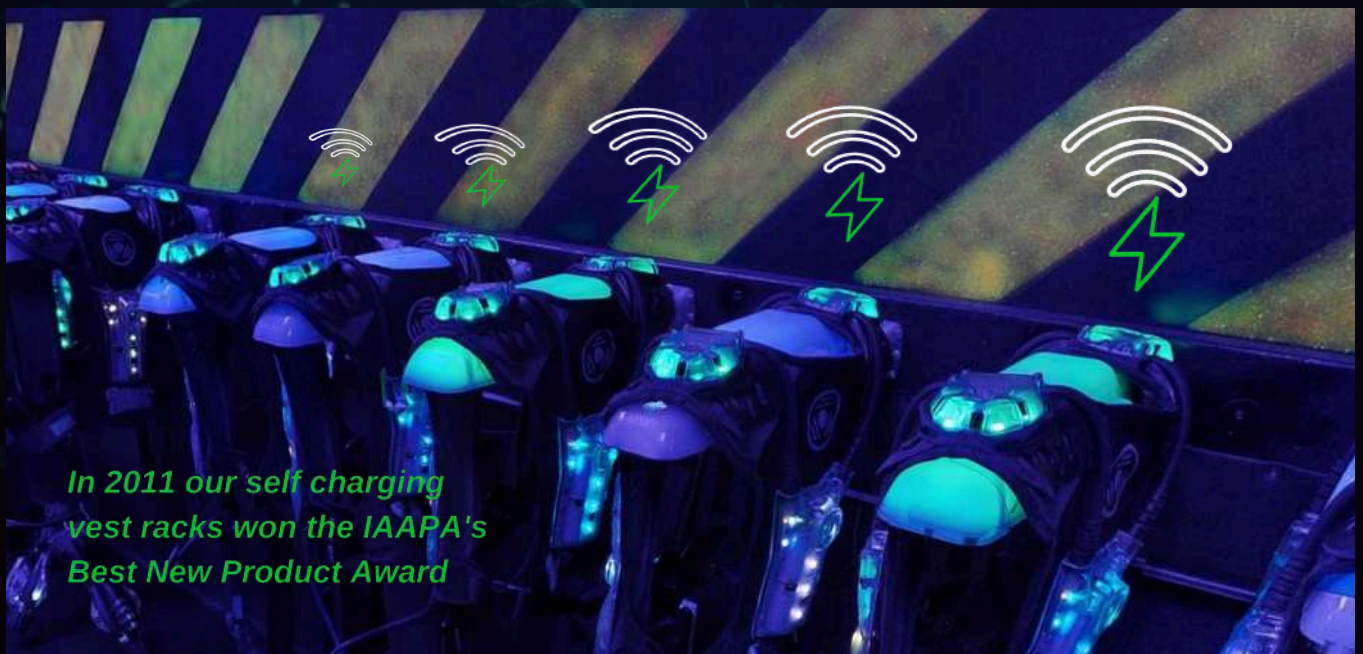

WIRELESS CHARGING

SHORTEN TIME SPENT ON STARTUP/SHUT DOWN.

EXTEND BATTERY LIFE

MINIMIZE VEST DOWNTIME

NO FRAGILE CONNECTORS

This exclusive innovation minimizes the time spent on start up and shut down. In 2011 our self charging vest racks were honored with the Brass Ring Best New Product Award. Unlike other systems, the vests charge wirelessly whenever they aren't in use, with no connectors or impact points. The wireless charging system creates a more efficient operation while also extending usable battery life.

In 2011 our self charging vest racks won the IAAPA's Best New Product Award

**BEST MOBILE SYSTEM
IN THE LASER TAG
INDUSTRY**

FUTURISTIC

The most striking feature of the CyberBlast Phaser system is its futuristic style that stands apart from every other laser tag system. Not only does the rubber cover look great, it also handles better than older plastic-only shells.

VESTLESS SYSTEM

We offer Mix & Match Packages

The CyberBlast vestless phaser only system is our lightest weight laser tag system at only two pounds per phaser. A ten player system can be contained in a single carrying case complete with a touchscreen laptop computer. The system is most often used for portable laser tag events and temporary installations.