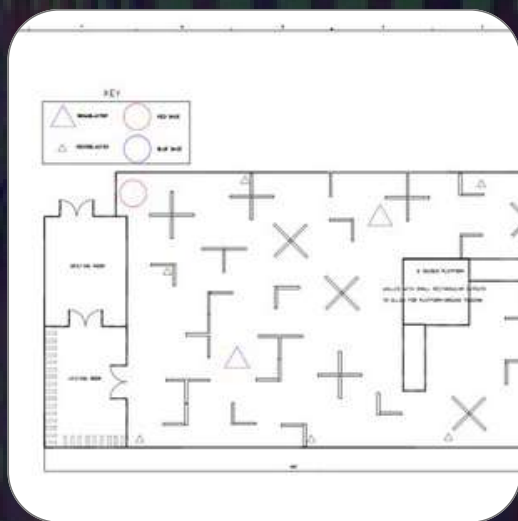

If you choose to construct your own arena, LaserBlast will provide a fun, functional, and competitive layout tailored to your available space using our 3D modeling software and extensive experience. This is the least expensive option and tends to make sense for smaller markets. You will be provided with an arena package, including partition layouts & details, electrical requirements, and suggested audio / special effects. We still recommend having the arena themed or painted by a professional. We can suggest an experienced laser tag artist, or you can hire a local artist.